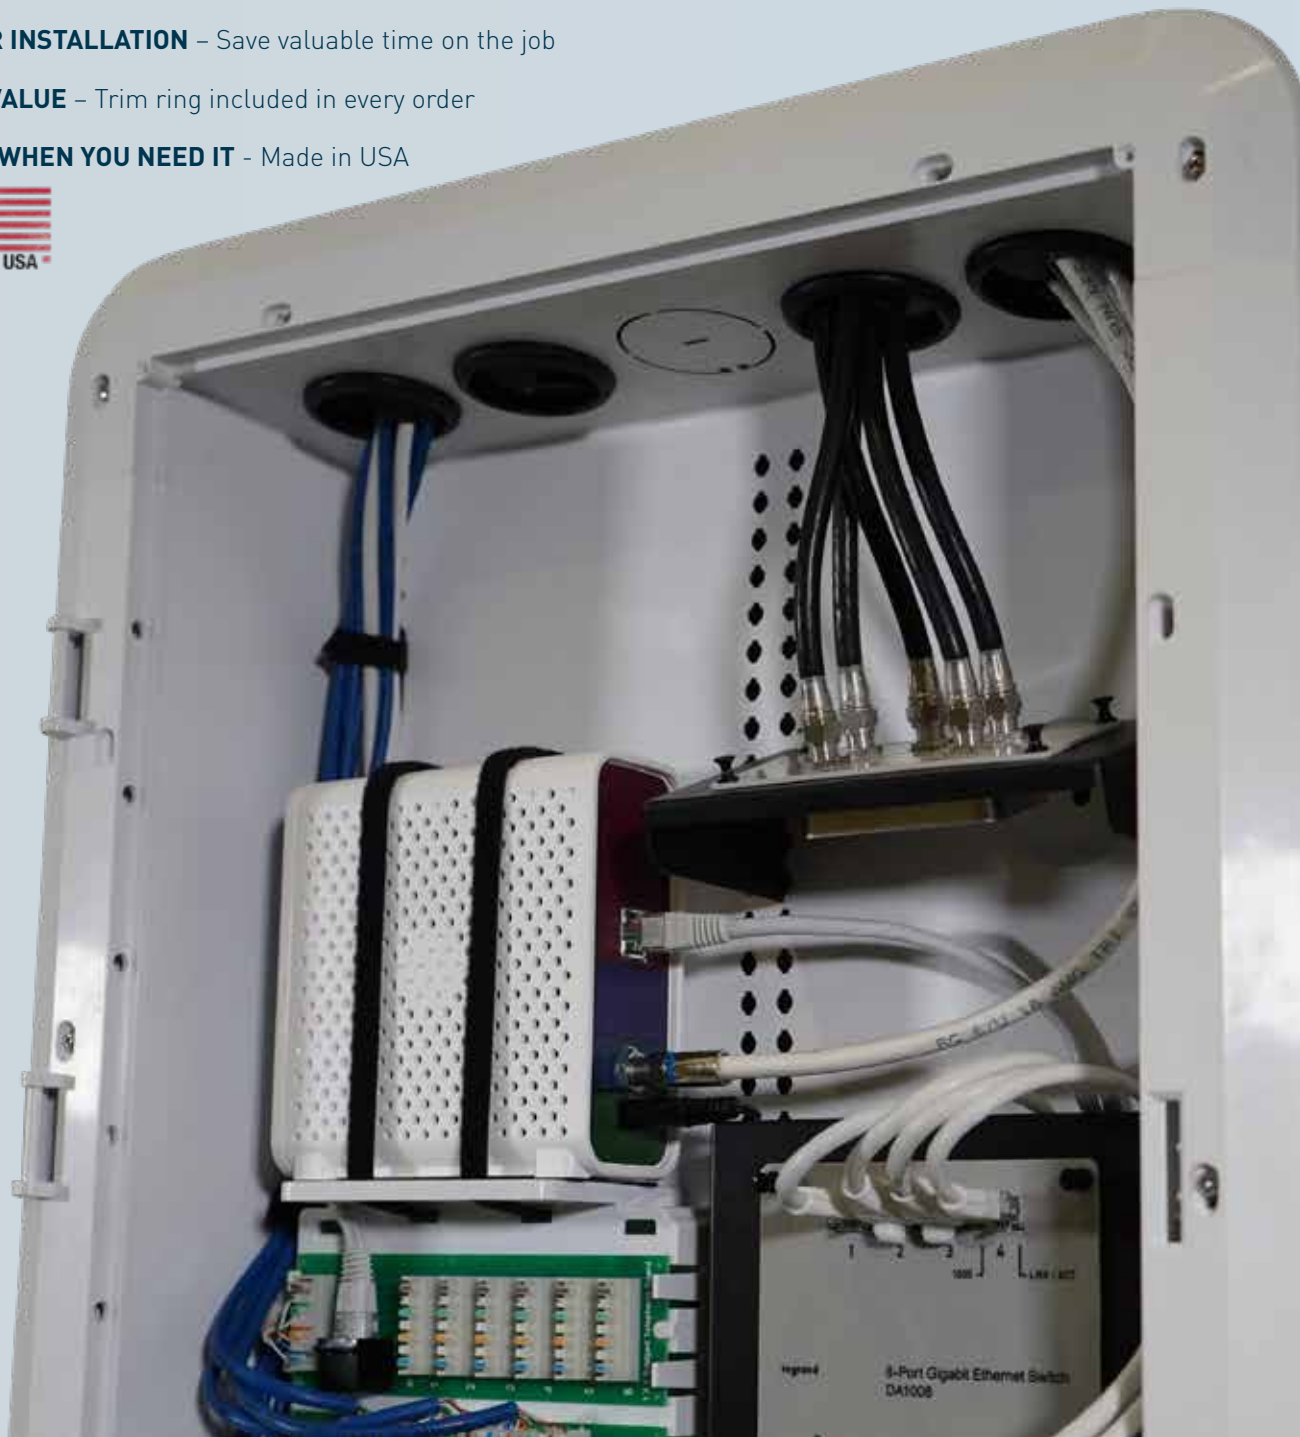

The Backbone of the Connected Home

It all starts with the enclosure.

USA-made and Wi-Fi ready, our all-new plastic enclosures continue to lead the industry with evolved features and enhancements, making it faster and easier than ever to consolidate, organize and distribute both wired and wireless services, from voice and video to data, without interruption. Learn more at legrand.us/plastic-enclosures.

- **FASTER INSTALLATION** – Save valuable time on the job
- **MORE VALUE** – Trim ring included in every order
- **THERE WHEN YOU NEED IT** - Made in USA