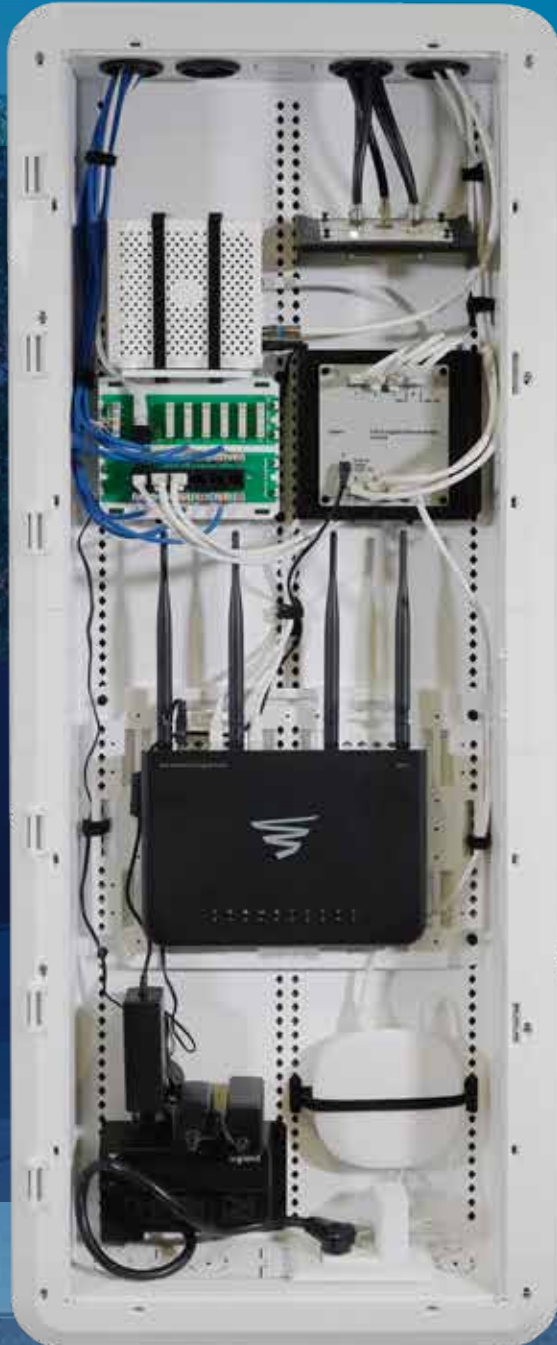

To learn more about our plastic enclosures, watch installation videos and download resources, visit [legrand.us/plastic-enclosures](https://www.legrand.us/plastic-enclosures).

designed to be better™

Legrand, North America

301 Fulling Mill Road, Suite G
Middletown, PA 17057
1.877.BY.LEGRAND (295.3472)
www.legrand.us

Legrand, Canada

9024 Keele St.
Vaughan ON, L4K 2N2
Canada
www.legrand.ca