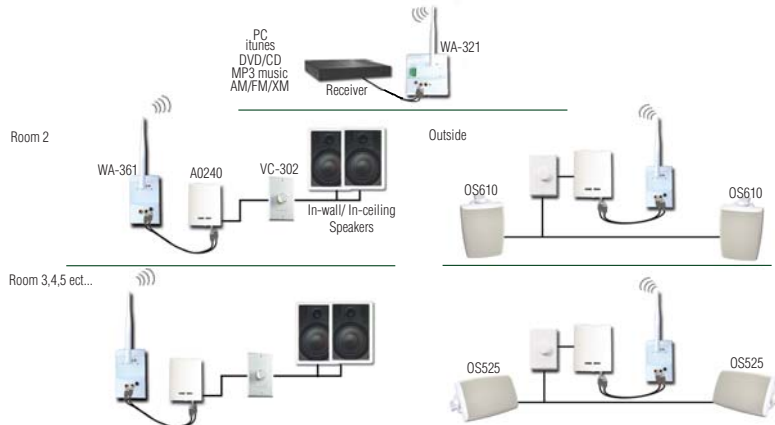

Wireless Multi-room Audio

CHANNEL VISION™

www.ChannelVision.com

800.840.0288

714.424.6500

234 Fischer Ave., Costa Mesa, CA 92626 USA

Channel Vision Technology, Channel Vision Central and ARIA are trademarks of Channel Vision Technology. Specifications subject to change without notice. Panasonic is a registered trademark of Matsushita Electric Industrial Co., LTD © Channel Vision Technology 2009