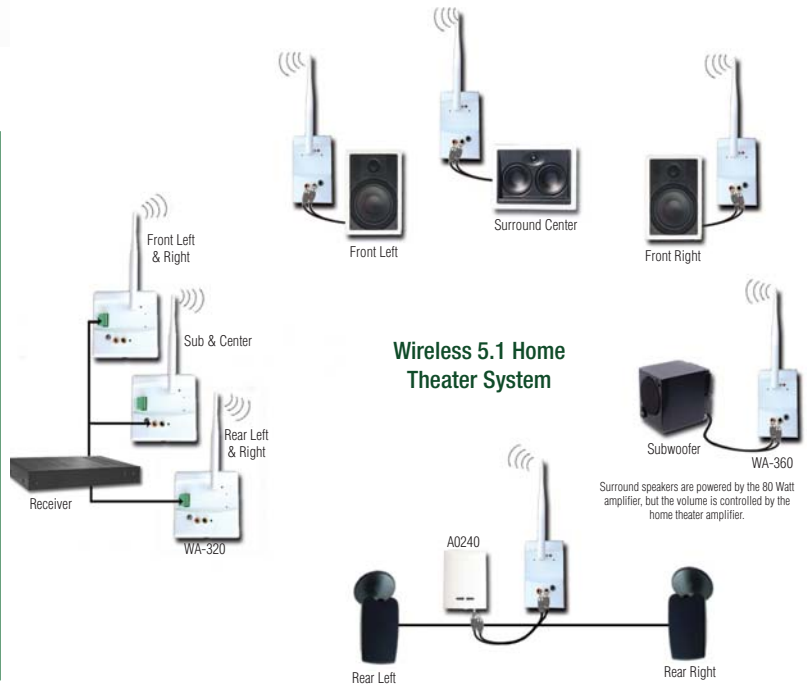

CHANNEL VISION™

ARIA™

Point to Point Transmission WA-320 & WA-360

The point-to-point wireless audio transmitter and receiver make it possible to distribute audio wirelessly. Not only without the use of wires, but without interference by using the independent audio stereo streams that can be utilized in one home. Linking on a point to point basis allows for line level or speaker level audio to be distributed for a surround sound system easily. Up to two receivers can be combined on one transmitter. Wireless subwoofer, rear speakers or by combining 3 transmitters, creates a 5.1 wireless system—Welcome to our wireless world!

Need Training on This Product?
Visit www.channelvision.com for
a complete listing of web-based
training classes.