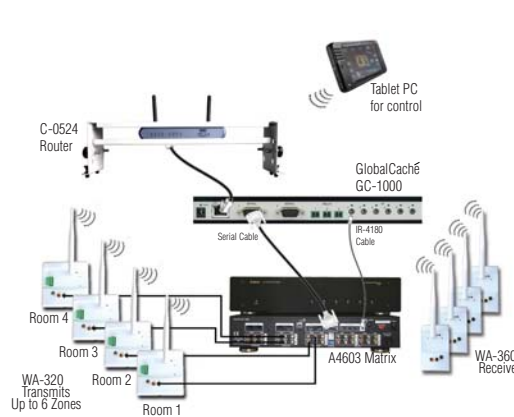

Wireless Multi-Zone Audio with Touchscreen Automation