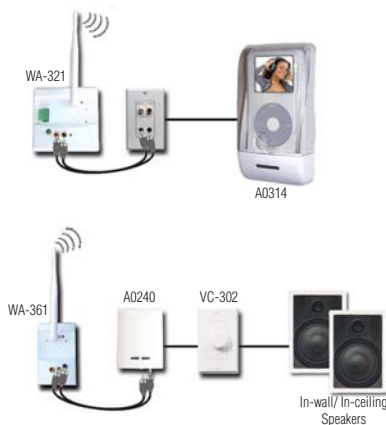

Examples of Varying Distribution

Wireless iBus Distribution