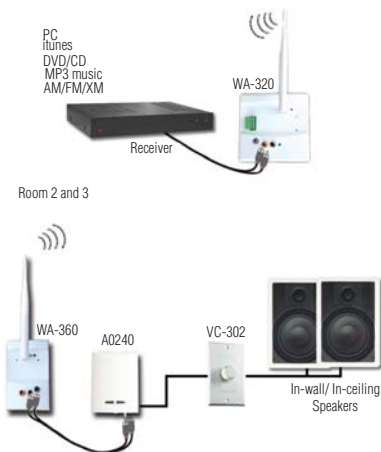

Examples of Varying Distribution:

Wireless Multi-Zone Audio